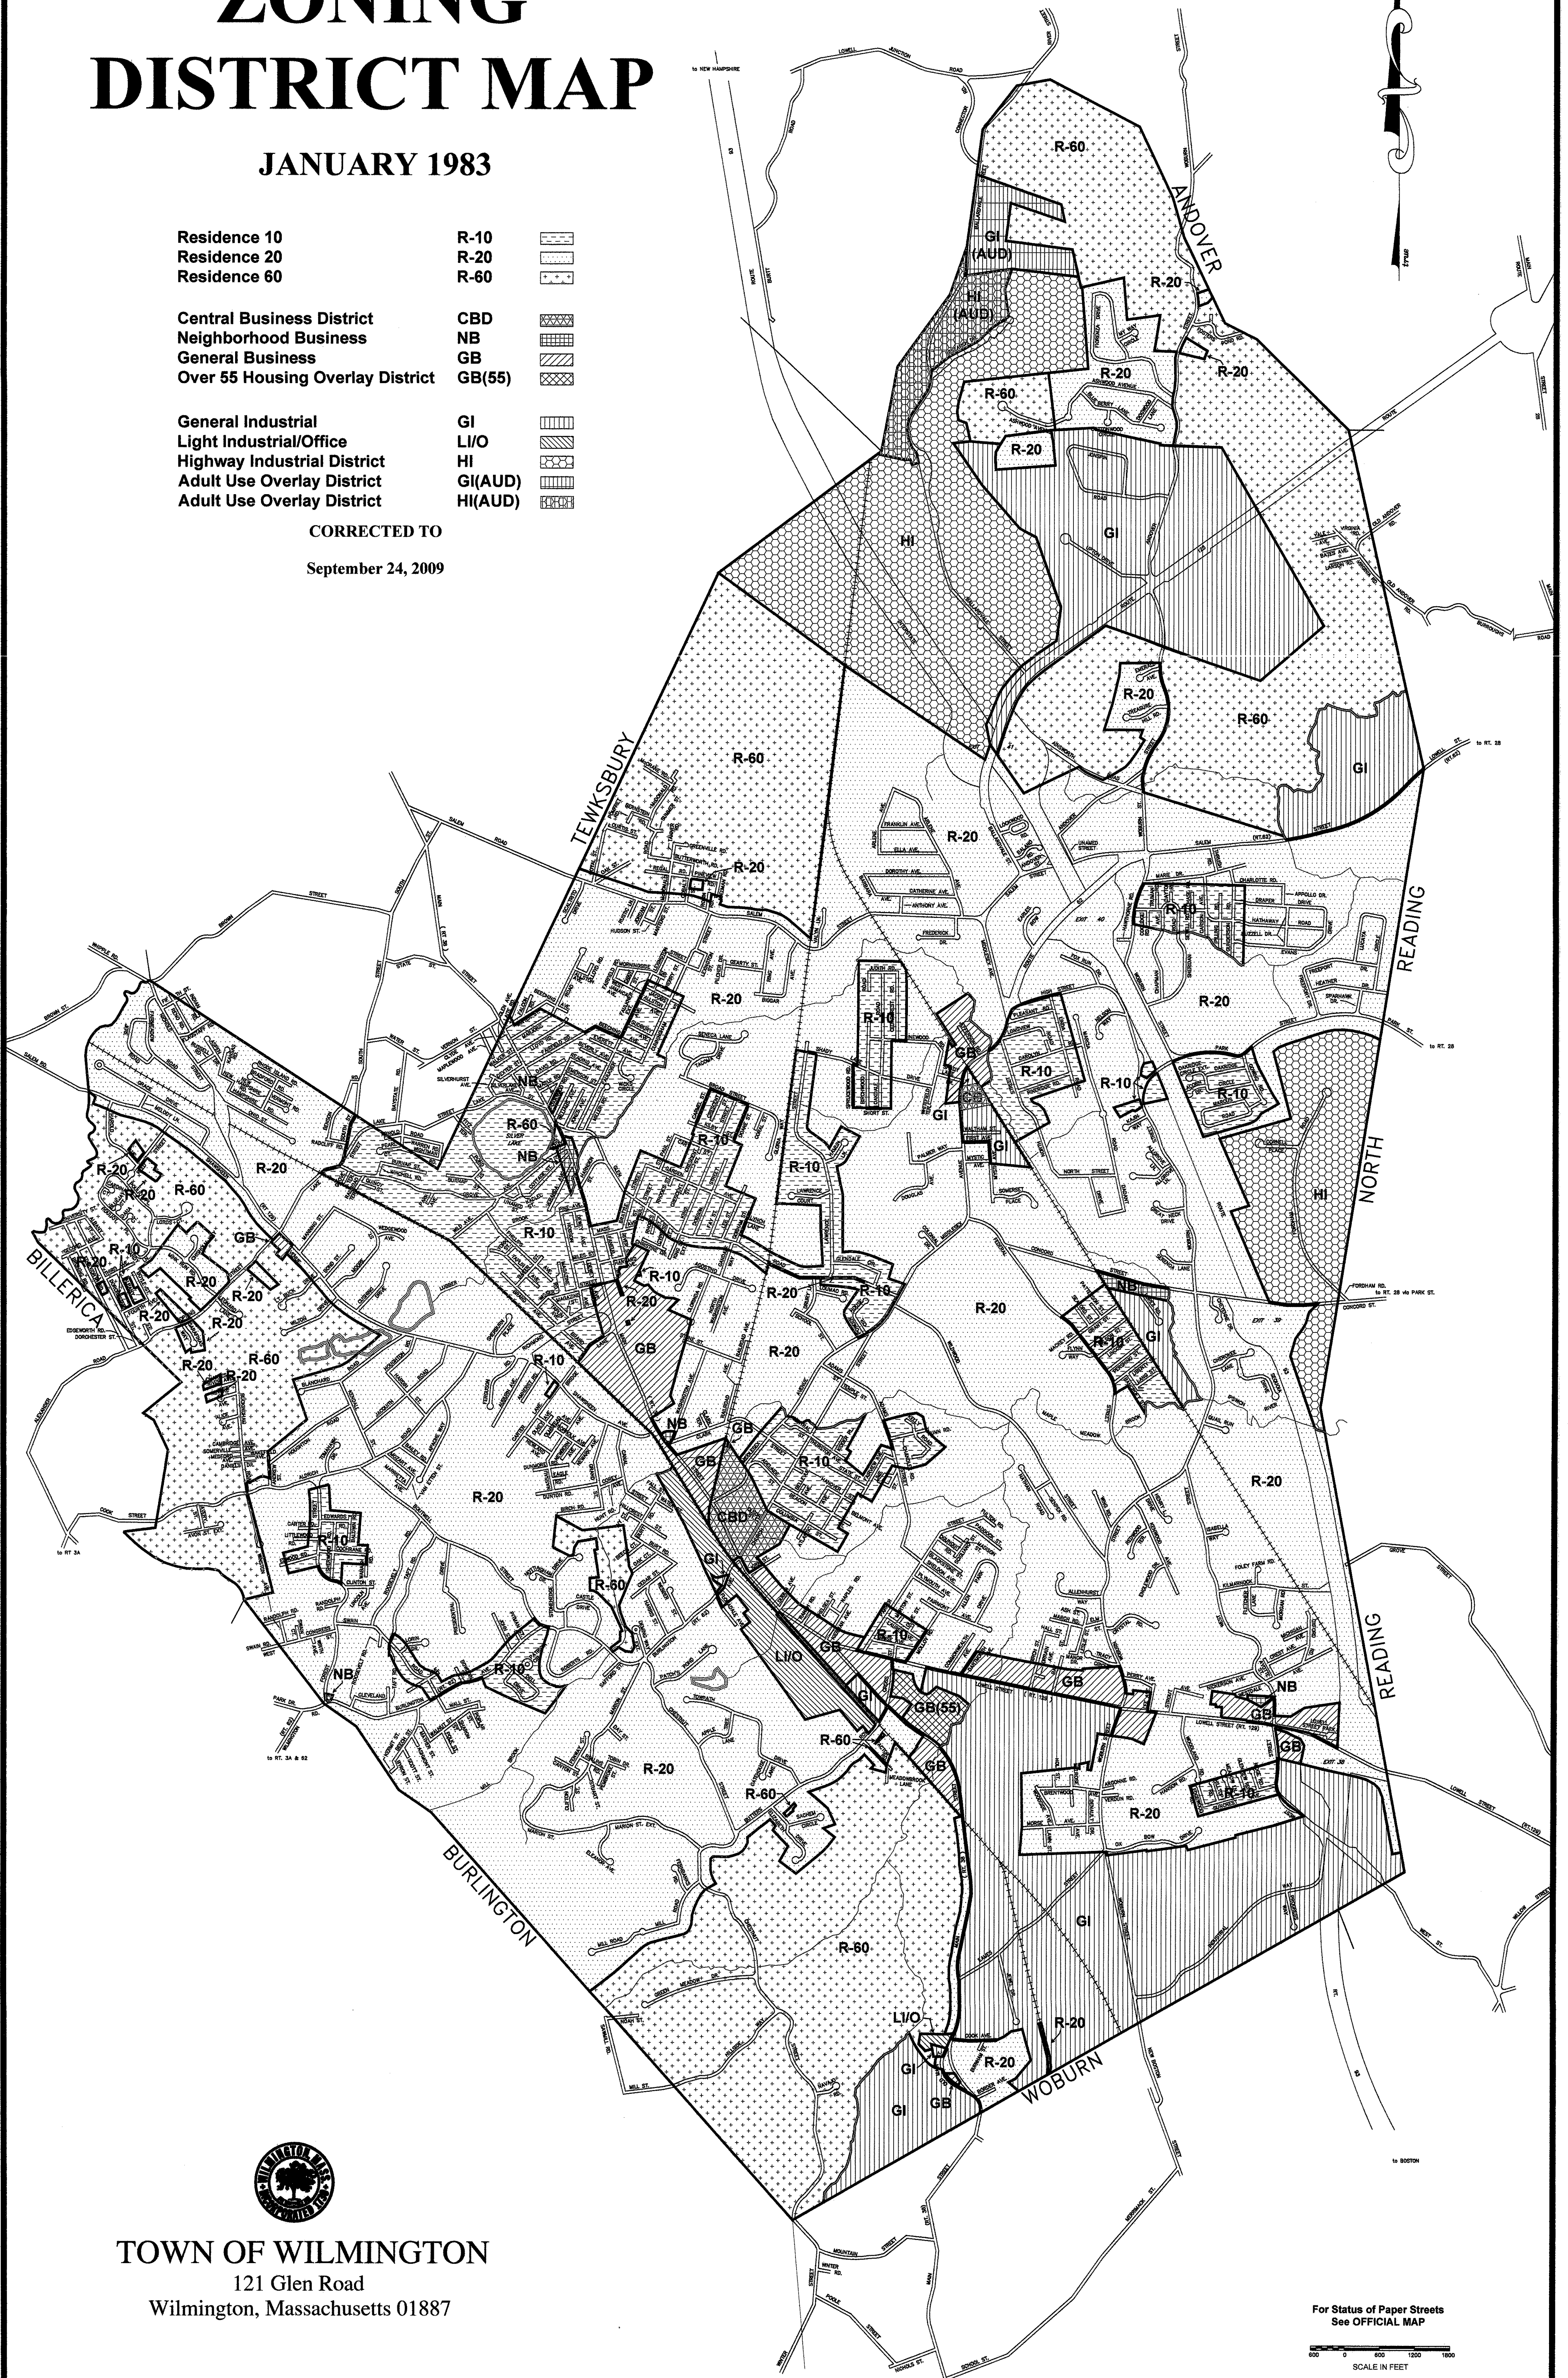

# ZONING DISTRICT MAP

JANUARY 1983

Residence 10	R-10	
Residence 20	R-20	
Residence 60	R-60	
Central Business District	CBD	
Neighborhood Business	NB	
General Business	GB	
Over 55 Housing Overlay District	GB(55)	
General Industrial	GI	
Light Industrial/Office	LI/O	
Highway Industrial District	HI	
Adult Use Overlay District	GI(AUD)	
Adult Use Overlay District	HI(AUD)	

CORRECTED TO  
September 24, 2009

**TOWN OF WILMINGTON**  
121 Glen Road  
Wilmington, Massachusetts 01887

For Status of Paper Streets  
See OFFICIAL MAP

SCALE IN FEET  
0 600 1200 1800