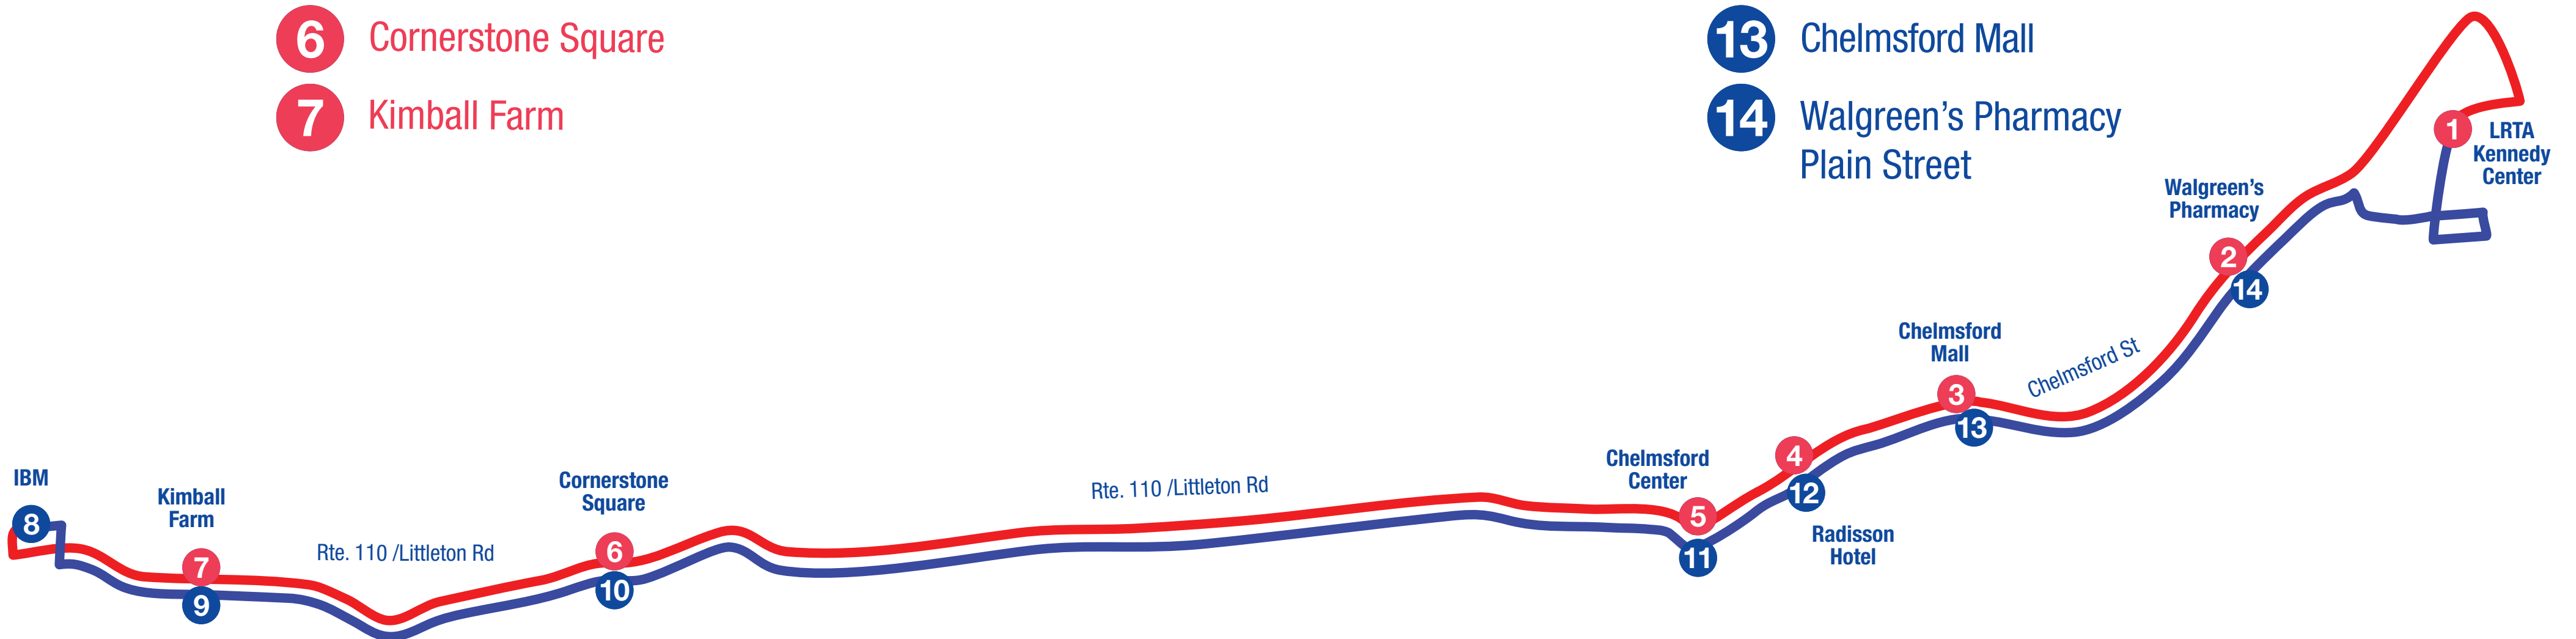

## ★ ★ ★ ★ ROUTES 15 & 16 COMBINED ★ ★ ★ ★ CHELMSFORD / WESTFORD VIA ROUTES 129 / 110 & CHELMSFORD VIA CHELMSFORD STREET

### OUTBOUND

DEPARTS FROM LRТА KENNEDY CENTER

- 1 LRТА Kennedy Center
- 2 Walgreen's Pharmacy Plain Street
- 3 Chelmsford Mall
- 4 Radisson Hotel
- 5 Chelmsford Center
- 6 Cornerstone Square
- 7 Kimball Farm

### INBOUND

RETURNS TO LRТА KENNEDY CENTER

- 8 IBM
- 9 Kimball Farm
- 10 Cornerstone Square
- 11 Chelmsford Center
- 12 Radisson Hotel
- 13 Chelmsford Mall
- 14 Walgreen's Pharmacy Plain Street